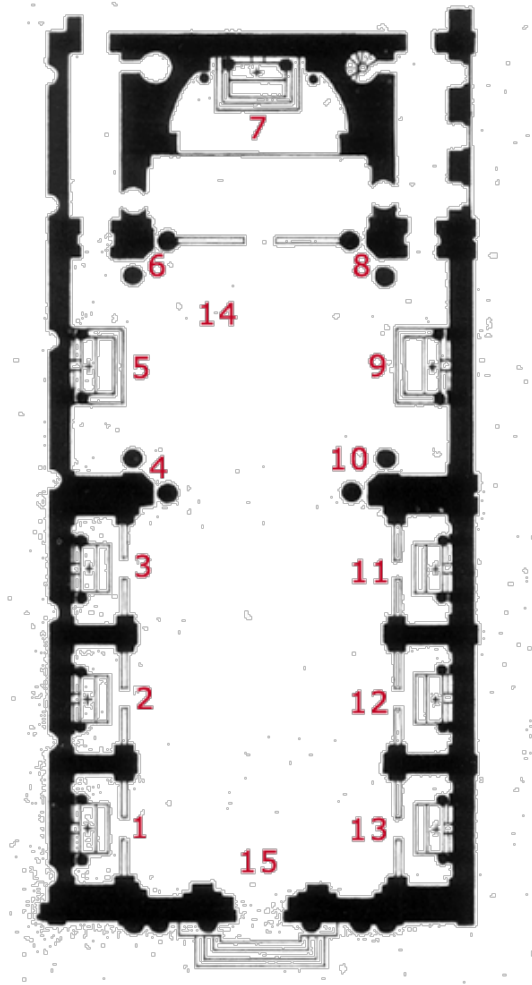

# Santissima Trinità dei Pellegrini ai Catinari Plan

1. Chapel of San Carlo Borromeo
2. Chapel of the Saints Augustine and Francis of Assisi
3. Chapel of St. Gregory the Great
4. Pendentive with S. Luke
5. Altar of the Madonna and of the SS. Giuseppe and Benedetto
6. Pendentive with S. John
7. Sanctuary
8. Pendentive with S. Matthew
9. Altar of S. Matthew
10. Pendentive with S. Mark
11. Chapel of San Giovanni Battista de 'Rossi
12. Chapel of San Filippo Neri
13. Chapel of the Crucifix
14. Dome
15. Counterfaçade